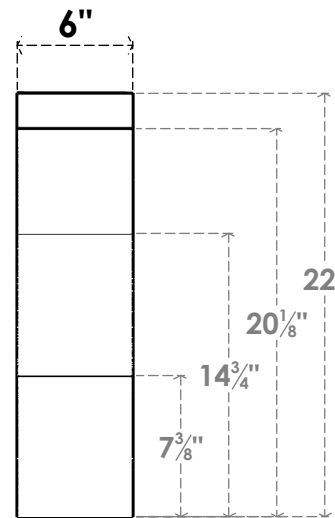

ITEM NUMBER: BRCPC060X10000X22000FST

6"W X 10"D X 22"H FUNSTON ARCHITECTURAL GRADE PVC CLOSED KNEE BRACE

SIDE PROFILE

FRONT PROFILE

ISOMETRIC

EKENA MILLWORK
2300 WEST MAIN ST.
CLARKSVILLE, TX 75426
TOLL FREE: 866-607-0453
WWW.EKENAMILLWORK.COM