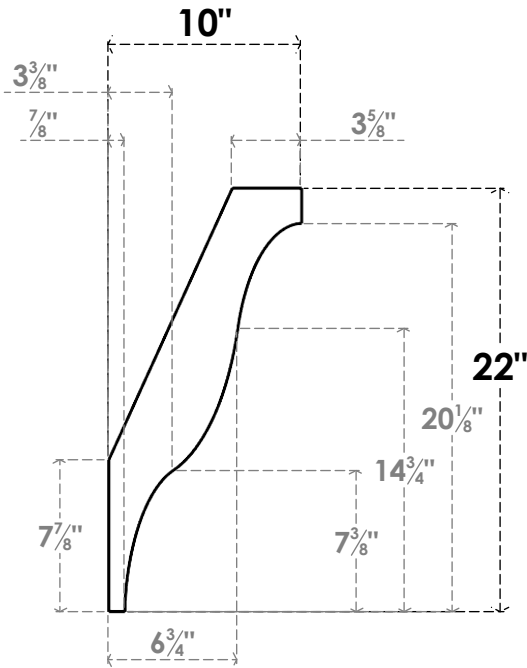

ITEM NUMBER: BRCPC060X10000X22000FST

6"W X 10"D X 22"H FUNSTON ARCHITECTURAL GRADE PVC CLOSED KNEE BRACE

SIDE PROFILE

FRONT PROFILE

ISOMETRIC

EKENA MILLWORK
2300 WEST MAIN ST.
CLARKSVILLE, TX 75426
TOLL FREE: 866-607-0453
WWW.EKENAMILLWORK.COM